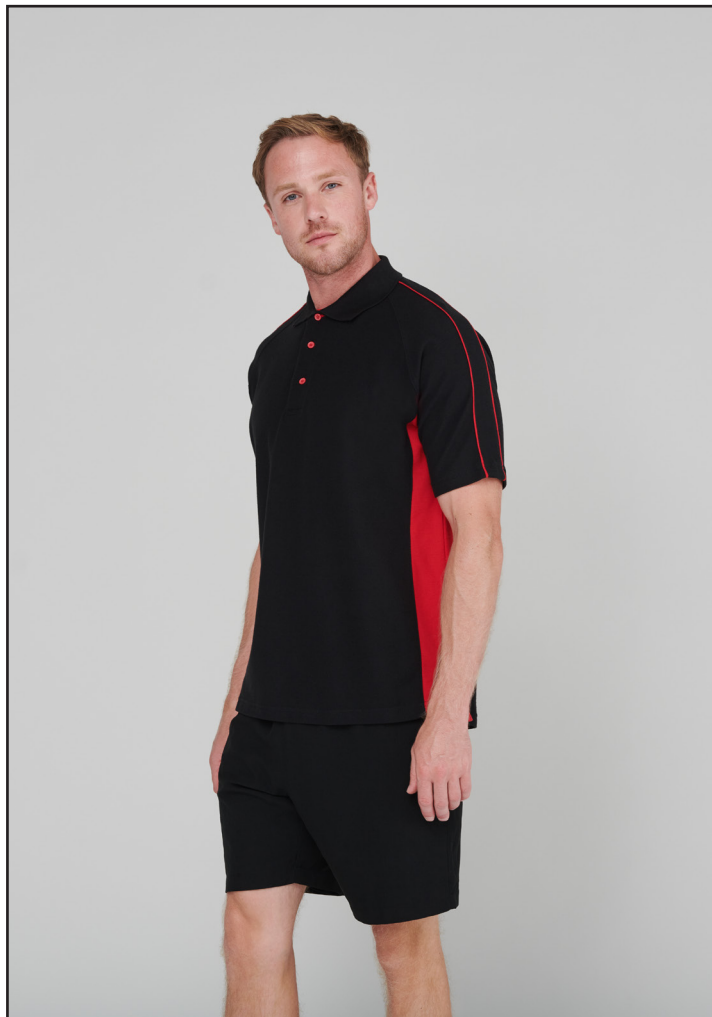

FINDEN +HALES

LV322
Men's Sports Polo

Fabric: 100% Cotton Pique
Weight: 200gsm

Sizes: S-3XL
Carton: 36
Country of Origin: Pakistan
Commodity Code: 6105100000

- Contrast side panels
- Piping detail on raglan sleeves
- Contrast inner placket with 3 buttons
- Herringbone back neck tape
- Dyed-to-match rib collar
- Side vents with herringbone tape

Tear-Out Label

- Wash at 40 degrees
- Wash dark colours separately
- Wash and dry inside out
- Re-shape whilst damp
- Do not tumble dry
- Dry out of direct heat and sunlight
- Iron on reverse

FINDEN+HALES

Black/Red

Navy/
White